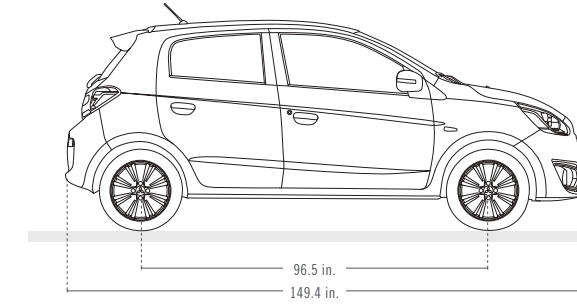

The numbers indicate interior colors / trims available with exterior vehicle color.

EXTERIOR DIMENSIONS

Overall length	149.4 in.
Wheelbase	96.5 in.
Track, Front	56.3 in.
Track, Rear	55.7 in.

INTERIOR DIMENSIONS (SAE)	Head Room	Shoulder Room	Legroom	Hip Room
Front	39.1 in.	51.7 in.	41.7 in.	48.8 in.
Rear	37.3 in.	51.0 in.	34.0 in.	46.4 in.