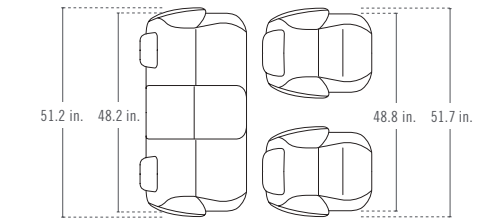

EXTERIOR DIMENSIONS

Overall height	59.2 in.
Overall width	65.7 in.
Ground clearance	6.3 in.