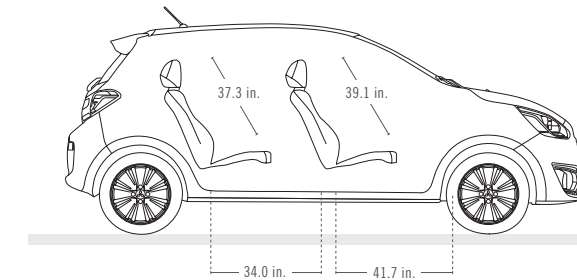

The numbers indicate interior colors / trims available with exterior vehicle color.

EXTERIOR DIMENSIONS

Overall length	149.4 in.
Wheelbase	96.5 in.
Track, Front	56.3 in.
Track, Rear	55.7 in.

INTERIOR DIMENSIONS (SAE)	Head Room	Shoulder Room	Legroom	Hip Room
Front	39.1 in.	51.7 in.	41.7 in.	48.8 in.
Rear	37.3 in.	51.0 in.	34.0 in.	46.4 in.