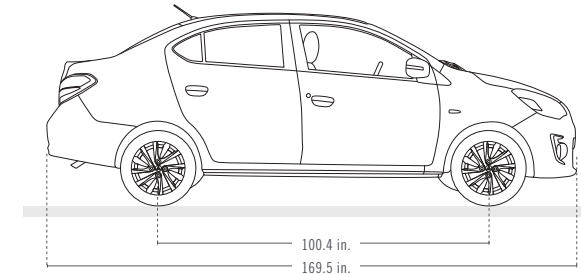

Mystic Black

1,2

3,4

The numbers indicate interior colors / trims available with exterior vehicle color.

EXTERIOR DIMENSIONS

Overall length	169.5 in.
Wheelbase	100.4 in.
Track, Front	56.9 in.
Track, Rear	56.3 in.