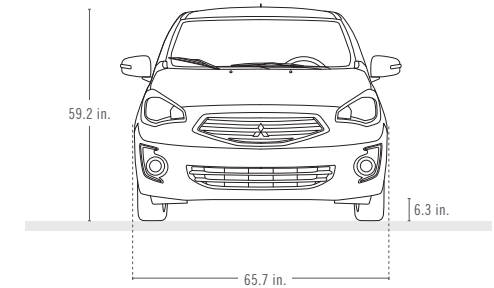

EXTERIOR DIMENSIONS

Overall height	59.2 in.
Overall width	65.7 in.
Ground clearance	6.3 in.