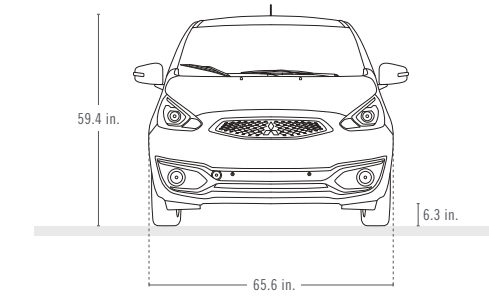

EXTERIOR DIMENSIONS

Overall height	59.4 in.
Overall width	65.6 in.
Ground clearance	6.3 in.