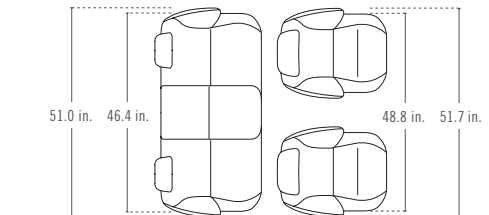

VOLUME (SAE)

Interior Volume	103.3 cubic ft.
Passenger Volume	86.2 cubic ft.
Cargo volume (rear seats up)	17.2 cubic ft.
Cargo volume (rear seats down)	47.0 cubic ft.