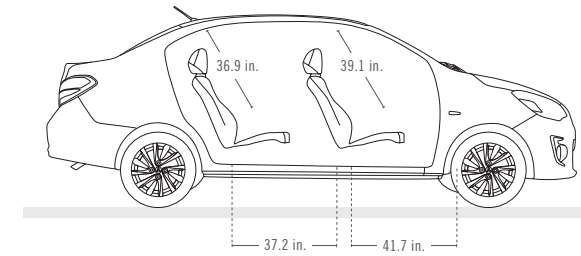

Mystic Black

1,2

3,4

The numbers indicate interior colors / trims available with exterior vehicle color.

EXTERIOR DIMENSIONS

Overall length	169.5 in.
Wheelbase	100.4 in.
Track, Front	56.9 in.
Track, Rear	56.3 in.